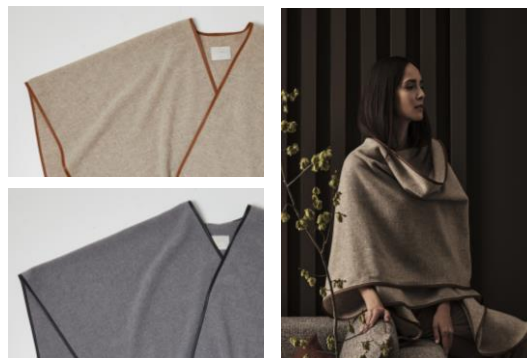

THE DESTINATIONS COLLECTION EVOLUTION

WARM&COZY

LOFT PONCHO

100% WOOL - DETAILS: 100% PU, 240G/M2

MADE IN ITALY DELIVERY
TIME: 20 WEEKS

LEGEND

26015 BEIGE/COGNAC
06041 GREY/BLACK

SOLID COLOR, FAUX LEATHER BIAS BINDING ALONG THE PERIMETER, ROUNDED CORNERS.

SKU	Size	Pack	MOQ
FPZ8162C 130160 A84010 26015	Cm 130X160	1	100
FPZ8162C 130160 A84010 06041	Cm 130X160	1	100