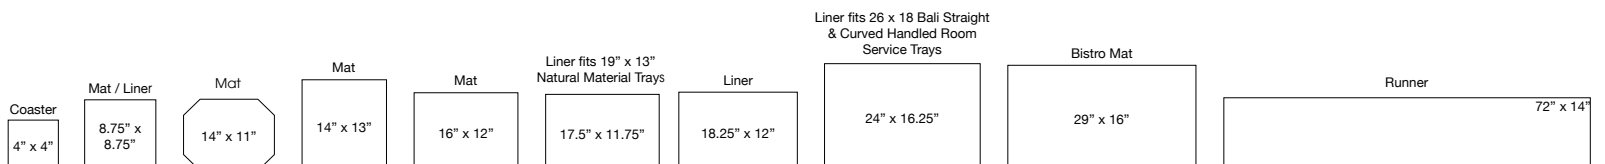

140 choices stocked and ready to ship!