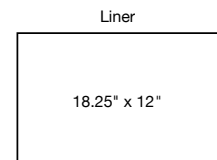

140 choices stocked and ready to ship!

NEW

11" x 8" Metroweave® Basket
 11 x 8 x 2
 Pack 6
BBK047GYV22 mesh grey
BBK047COV22 mesh copper
BBK047BKV22 random weave black

8.5" x 5" Metroweave® Basket
 8.5 x 5 x 3
 Pack 6
RBA004GYV22 mesh grey
RBA004COV22 mesh copper
RBA004BKV22 random weave black