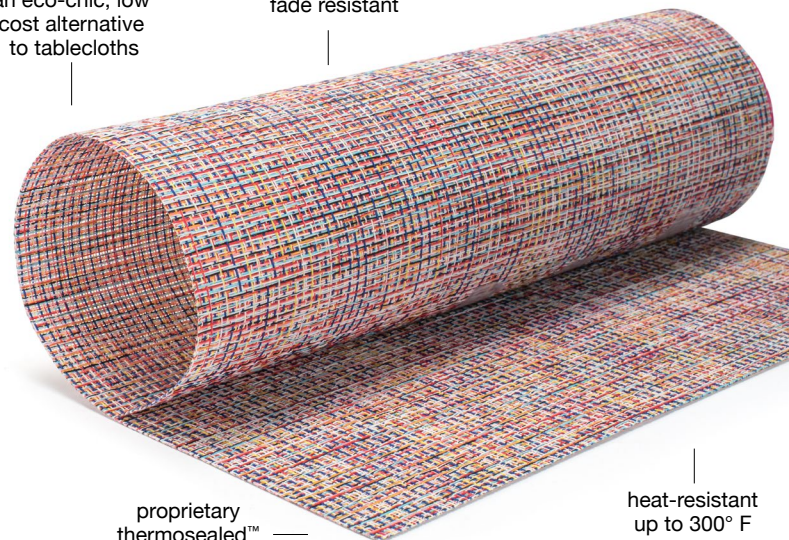

Mesh - Gold
Pack 12
XPM097GOV83 16" x 12"

Large Basketweave - Tan
Pack 12
XPM117TAV83 16" x 12"

Husk - Copper
Pack 12
XPM133COV83 16" x 12"

Husk - Citrus
Pack 12
XPM131YEV83 16" x 12"

Husk - Natural
Pack 12
XPM130NAV83 16" x 12"

an eco-chic, low cost alternative to tablecloths

bacteria, stain & fade resistant

proprietary thermosealed™ edges

heat-resistant up to 300° F

<p>Husk - Tan Pack 12 XPM132TAV83 16" x 12"</p>	<p>Tweed - Natural Pack 12 XPM121NAV83 16" x 12"</p>	<p>Basketweave - Natural Pack 12 XPM049NAV83 14" x 11" XPM048NAV83 14" x 13" XPM047NAV83 16" x 12" XPM115NAV83 29" x 16"</p>	<p>Optic - Pearl Pack 12 XPM104PLV83 16" x 12"</p>	<p>Basketweave - Tan Pack 12 XPM040TAV83 14" x 11" XPM039TAV83 14" x 13" XPM038TAV83 16" x 12"</p>
--	---	---	---	---