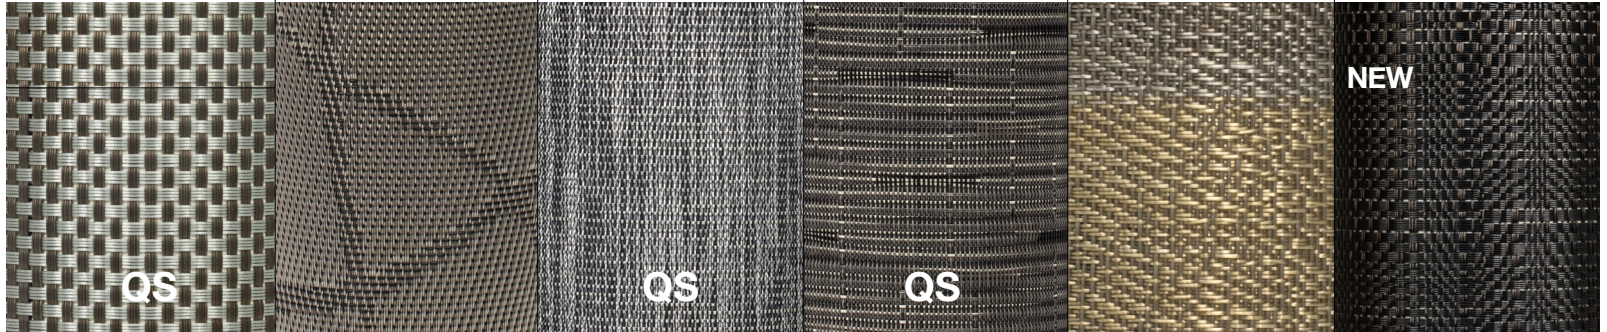

Basketweave - Cocoa Pack 12 XPM002ESV83 14" x 11" XPM081ESV83 16" x 12" XRU007ESV80 72" x 14" Pack 2	Abstract - Metallic Pack 12 XPM092SIV83 16" x 12"	Tweed - Black Pack 12 XPM029BKV83 14" x 13" XPM028BKV83 16" x 12" XRU007BKV80 72" x 14" Pack 2	Rush - Coal Pack 12 XPM063GYV83 16" x 12"	Mesh - Metallics Pack 12 XPM090MUV83 16" x 12"	Random Weave - Black Pack 12 XPM118BKV83 16" x 12"