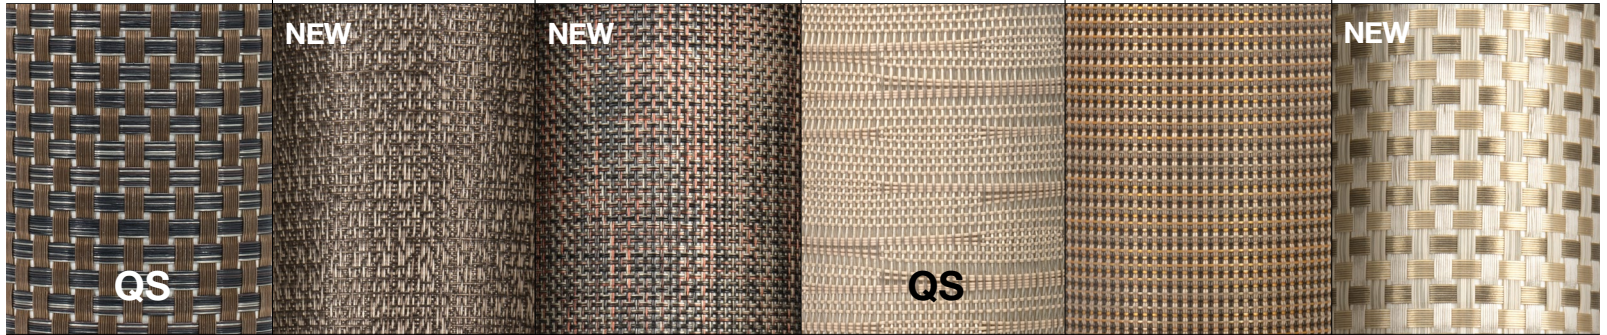

Large Basketweave - Copper
Pack 12
XPM055COV83 14" x 11"
XPM054COV83 14" x 13"
XPM053COV83 16" x 12"
RTL011COV83 17.5" x 11.75"
RTL006COV83 18.25" x 12"
RTL001COV83 24" x 16.25"
XPM112COV83 29" x 16"

Husk - Cocoa
Pack 12
XPM134ESV83 16" x 12"

Mesh - Rust
Pack 12
XPM124COV83 16" x 12"

Rush - Tan
Pack 12
XPM027TAV83 14" x 11"
XPM026TAV83 14" x 13"
XPM025TAV83 16" x 12"
RTL013TAV83 17.5" x 11.75"
RTL009TAV83 18.25" x 12"
RTL002TAV83 24" x 16.25"
XRU007TAV80 72" x 14"
Pack 2

Mesh - Gold
Pack 12
XPM097GOV83 16" x 12"

Large Basketweave - Tan
Pack 12
XPM117TAV83 16" x 12"