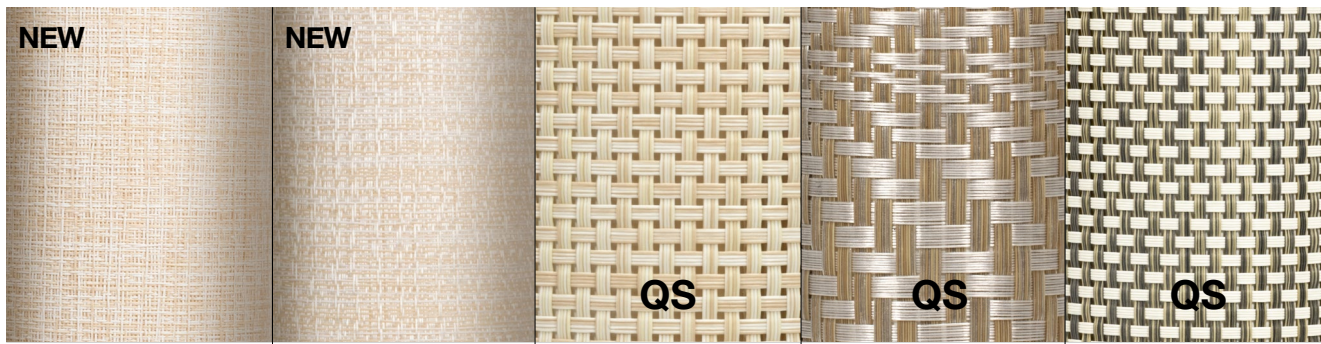

Husk - Tan Pack 12 XPM132TAV83 16" x 12"	Tweed - Natural Pack 12 XPM121NAV83 16" x 12"	Basketweave - Natural Pack 12 XPM049NAV83 14" x 11" XPM048NAV83 14" x 13" XPM047NAV83 16" x 12" XPM115NAV83 29" x 16"	Optic - Pearl Pack 12 XPM104PLV83 16" x 12"	Basketweave - Tan Pack 12 XPM040TAV83 14" x 11" XPM039TAV83 14" x 13" XPM038TAV83 16" x 12"

All metroweave® edges are thermosealed™ using our proprietary technique for durability and long-lasting service.