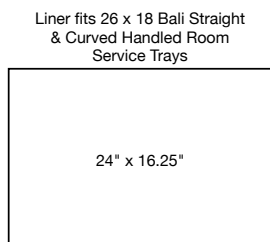

140 choices stocked and ready to ship!

NEW

11" x 8" Metroweave® Basket
 11 x 8 x 2
 Pack 6
BBK047GYV22 mesh grey
BBK047COV22 mesh copper
BBK047BKV22 random weave black

8.5" x 5" Metroweave® Basket
 8.5 x 5 x 3
 Pack 6
RBA004GYV22 mesh grey
RBA004COV22 mesh copper
RBA004BKV22 random weave black