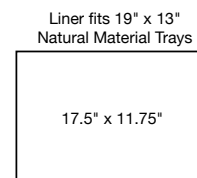

140 choices stocked and ready to ship!

NEW

11" x 8" Metroweave® Basket
 11 x 8 x 2
 Pack 6
BBK047GYV22 mesh grey
BBK047COV22 mesh copper
BBK047BKV22 random weave black

8.5" x 5" Metroweave® Basket
 8.5 x 5 x 3
 Pack 6
RBA004GYV22 mesh grey
RBA004COV22 mesh copper
RBA004BKV22 random weave black