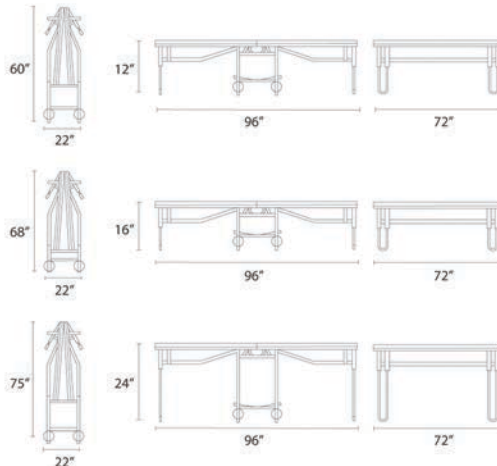

OVAL TABLE

RACETRACK TABLE

CRESCENT TABLE

ABS RECTANGULAR TABLE

ABS ROUND TABLE

ABS CONFERENCE TABLE

BANQUET TABLE OPTIONS

ALUMINUM EDGE

T-MOLD EDGE

TOP EDGE

TUFF EDGE

5 WHEEL HAND TRUCK

2 WHEEL HAND TRUCK

3 WHEEL HAND TRUCK

FOLDING CHAIR DOLLY

ROUND TABLE DOLLY

DANCE FLOOR

DANCE FLOOR CART

HANDTRUCKS, DOLLIES, **DANCE FLOORS & MOBILE STAGES**

MOBILE STAGE

PORTABLE STEPS (2)

PORTABLE STEPS (3)

PORTABLE STEPS W/HANDRAILS

INCLUDED OPTIONS

HANDHOLD

Closed

Open

Hidden

ARMS

Padded Arms

Exposed Arms

SEAT