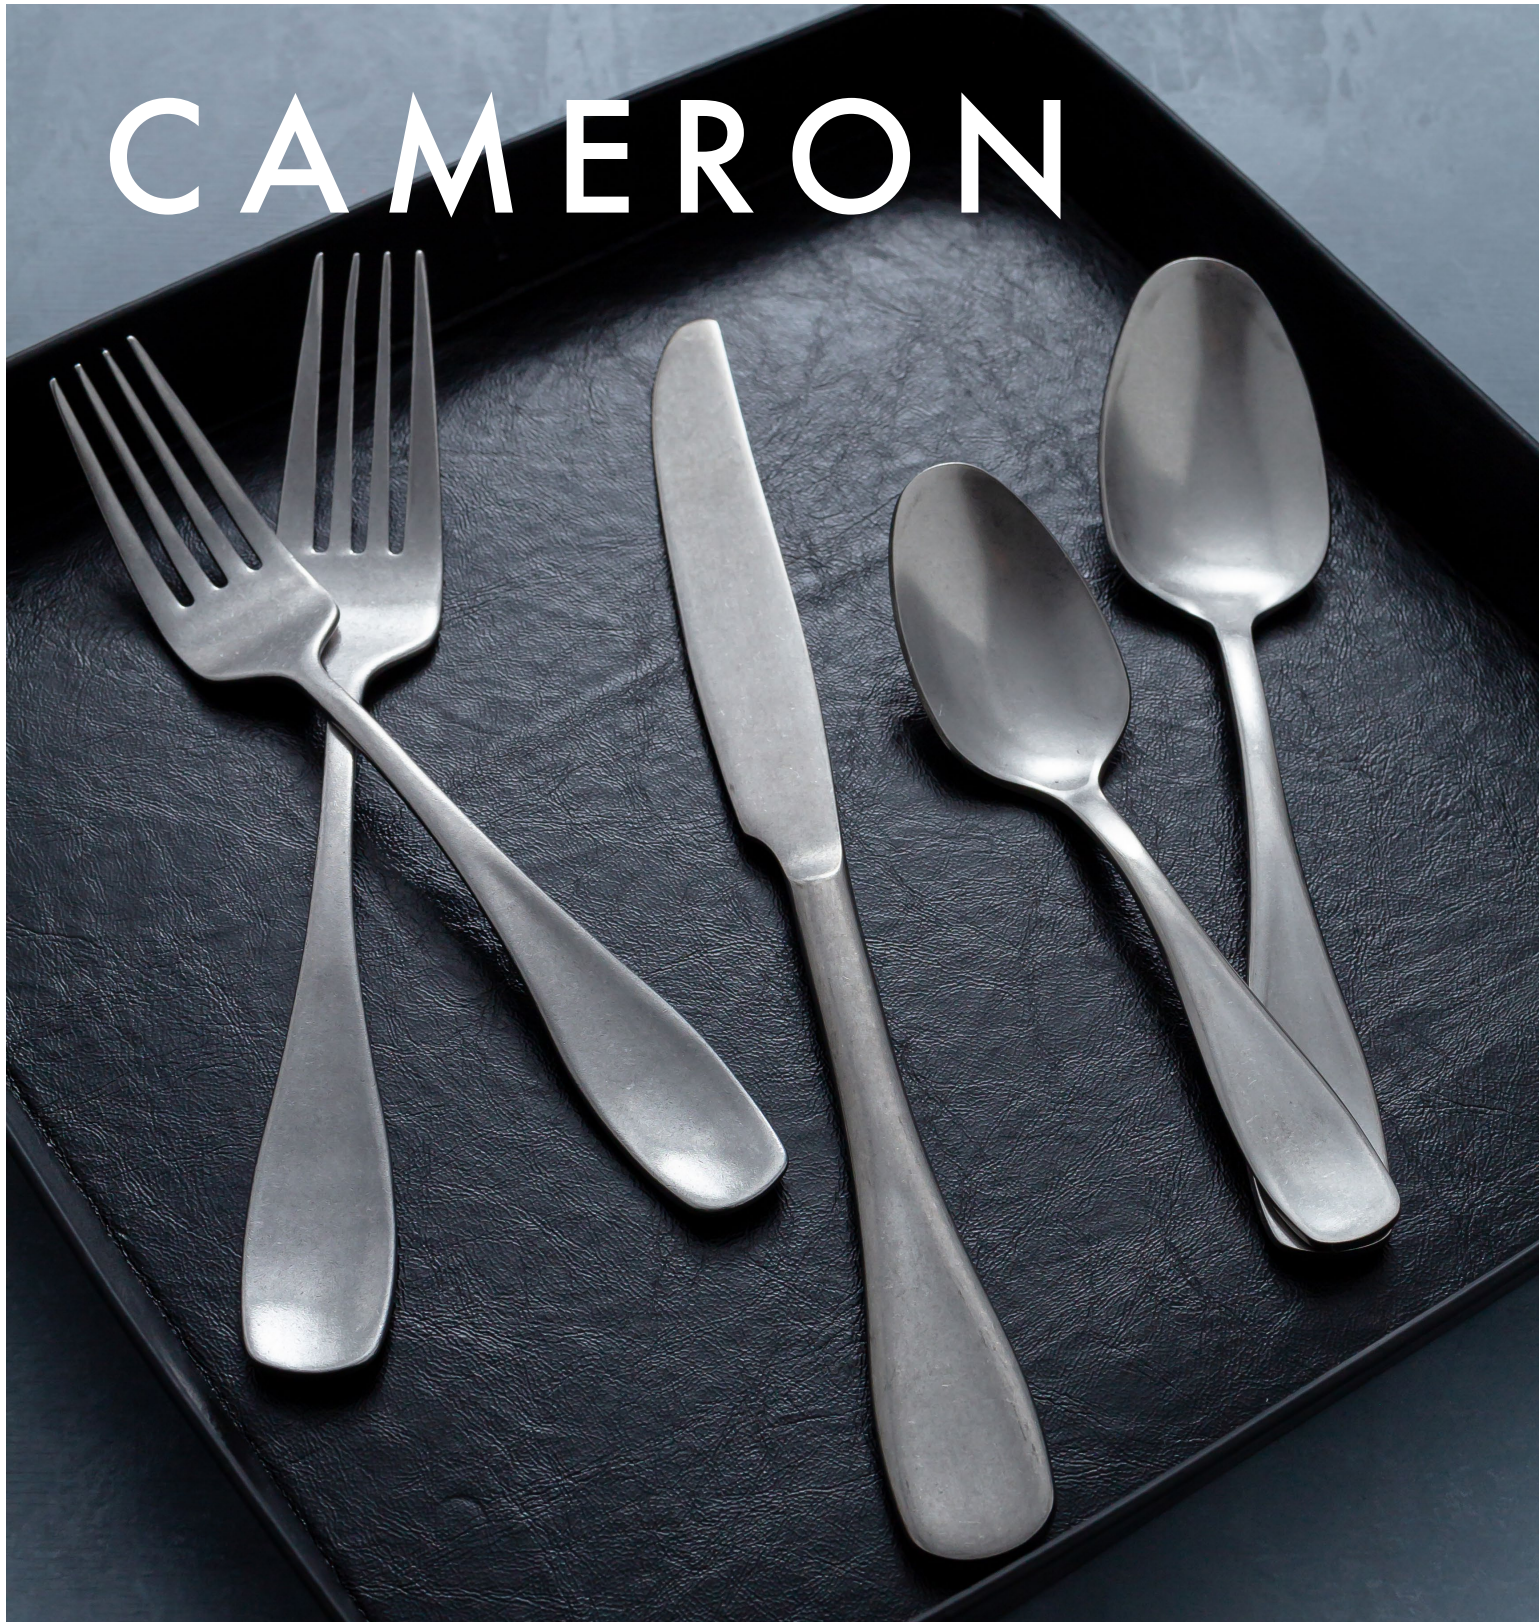

CAMERON

Cameron puts all the focus on function. With an updated baguette handle, you'll feel the balance in this durable Americana design. Its versatile Mirrored and Antique finishes deliver a classic design you won't be able to resist.