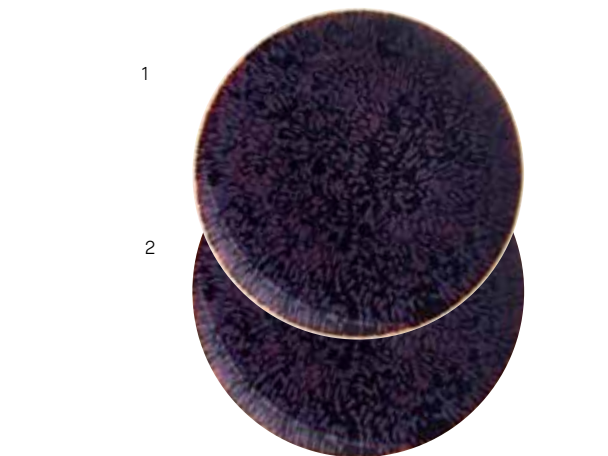

Existe en · Exists in :
1 Kashmir sans finition · Kashmir without finish 000
2 Kashmir filet couleur · Kashmir with colored filet 001

Le code produit est à compléter avec le code décor ci-dessus · The product code is to be completed with the decor code above

Conseils d'utilisation indiqués à la fin du catalogue
Care instructions are at the end of the catalogue