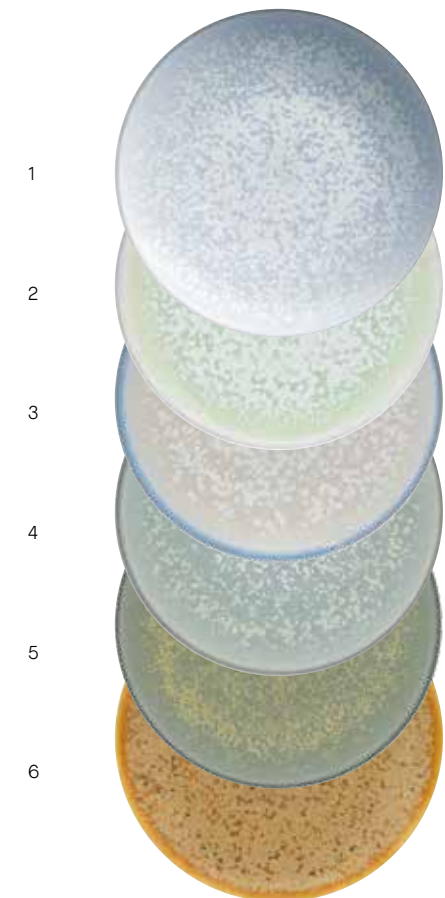

FORME BUBBLE · BUBBLE SHAPE

Centre de Table Bubble 50 cm
Bubble table centrepiece 19.7 in
BUB8110_ _ _ _

Existe en · Exists in :

1. Song océan · Song océan	SGOC
2. Song amande · Song amande	SGAM
3. Song perle · Song perle	SGPE
4. Song orange · Song orange	SGOR
5. Song sienne · Song sienne	SGSI
5. Song ocre · Song ocre	OCRE

Le code produit est à compléter avec le code décor ci-dessus · The product code is to be completed with the decor code above.

La création étant faite à la main, le décor peut varier d'un produit à l'autre · The creation is made by hand, the pattern may vary from one product to another.

* Disponible uniquement dans la finition Song Perle · Only available in Song Perle finish.