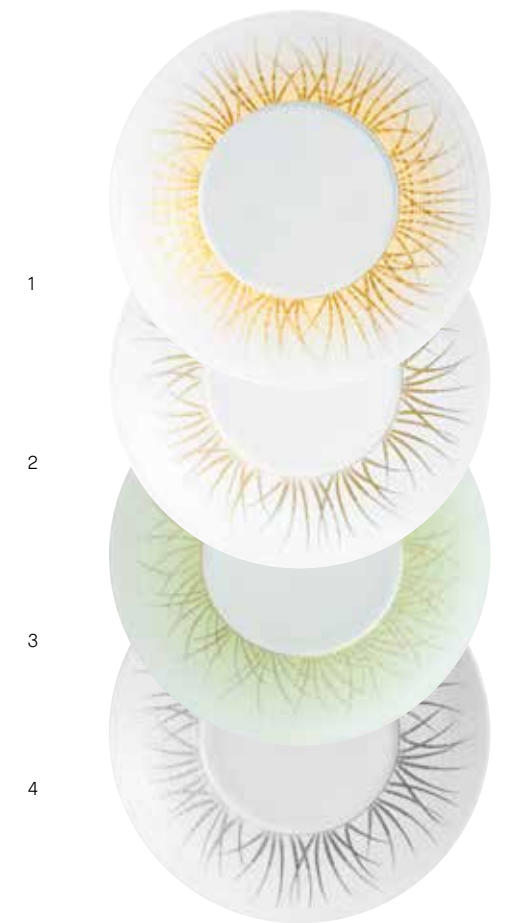

Existe en · Exists in :

- 1 Toundra automne · Toundra fall BSA059
- 2 Toundra hiver · Toundra winter BSA060
- 3 Toundra printemps · Toundra spring BSA061
- 4 Toundra platine · Toundra platinum BSP033

Le code produit est à compléter avec le code décor ci-dessus · The product code is to be completed with the decor code above

Conseils d'utilisation indiqués à la fin du catalogue
Care instructions are at the end of the catalogue