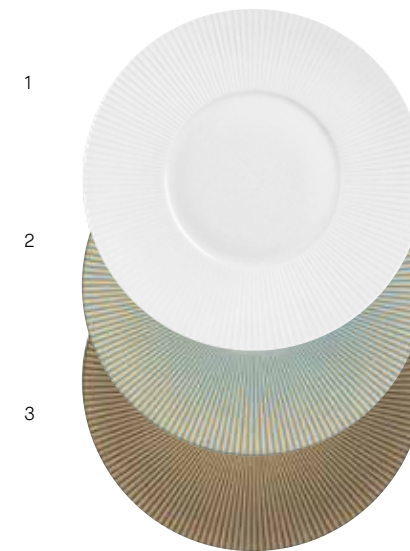

Assiette à pâtes MM Pasta plate, medium BOL1009BS0000	24 cm 9.4 in
	Bol salade GM Salad bowl, large BOL2013BS0000	19,5 cm 7.6 in
	Bol salade PM Salad bowl, small BOL2014BS0000	17 cm 6.6 in
	Saladier GM Salad serving bowl, large BOL5052BS0000	24 cm 9.4 in
	Saladier PM Salad serving bowl, small BOL5056BS0000	20 cm 7.8 in
	Plat GM Dish, large BOL5032BS0000	30 cm 11.8 in
	Plat PM Dish, small BOL5046BS0000	24 cm 9.4 in
	Contenant GM 11 cm Bubble Bubble cup, large 4.3 in BOL2015BS0000	16 cm 6.2 in
	Contenant MM 9 cm Bubble Bubble cup, medium 3.5 in BOL2016BS0000	16 cm 6.2 in
	Tasse café * Coffee cup * HOR3015BB0000	12 cl 4 oz
	Soucoupe café Coffee saucer BOL3008BS0000	14 cm 5.5 in
	Tasse thé * Tea cup * HOR3024BB0000	22 cl 7.4 oz
	Soucoupe thé Tea saucer BOL3013BS0000	16,5 cm 6.5 in

* Cet article est blanc uni et non satiné
* This item is plain white and not satin

** Disponible dans les décors irisé bleu et irisé brun
** Available in iridescent blue and iridescent brown patterns

Conseils d'utilisation indiqués à la fin du catalogue
Care instructions are at the end of the catalogue