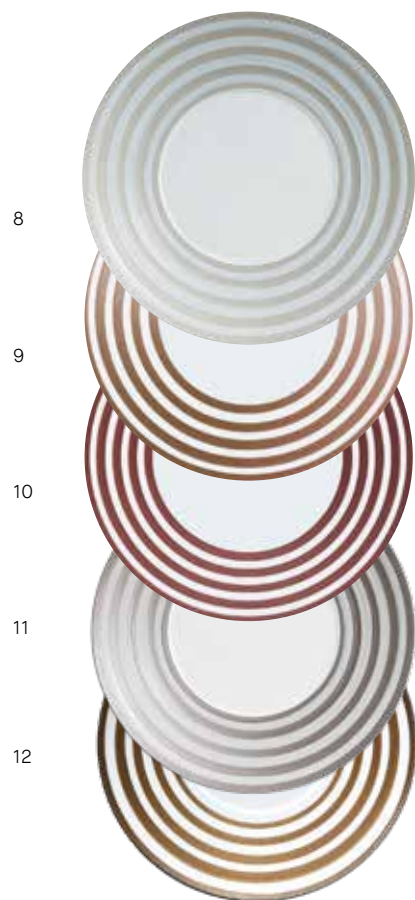

Existe en - Exists in :

1	Rayé noir bakélite · Black bakelite stripes	BS0177
2	Rayé sépia · Sepia stripes	BS0081
3	Rayé bleu roi n°1 · Royal blue n°1	BS0094
4	Rayé bleu orage · Storm Blue stripes	BS0072
5	Rayé gris · Grey stripes	BS0079
6	Rayé vert kaki · Khaki green stripes	BS0093
7	Rayé bleu persan · Persian blue stripes	BS0279
8	Rayé vanille · Vanilla Stripes	BS0082
9	Rayé rose métallique · Metallic pink stripes	BS0149
10	Rayé violet métallique · Metallic purple stripes	BS0160
11	Rayé gris métallique · Metallic grey stripes	BS0045
12	Rayé cuivré · Copper stripes	BS0020

Le code produit est à compléter avec le code décor ci-dessus · The product code is to be completed with the decor code above

Conseils d'utilisation indiqués à la fin du catalogue
Care instructions are at the end of the catalogue