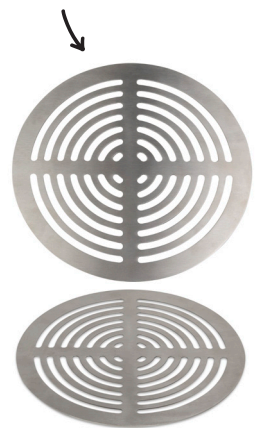

Grill Plates

*DURABLE,
HEAT-RESISTANT
FINISH*

Brushed Stainless Grill Plate - Silver
BHO082BSS20 22 x 13.75 x .5 | pack 2

Square Brushed Stainless Grill Plate - Silver
BHO081BSS20 8.25 x 8.25 x .5 | pack 2

Round Brushed Stainless Grill Plate - Silver
BHO080BSS20 9 x .5 | pack 2

3 Total Skus | Explore the collection

Covered Serving

4 Total Skus | Explore the collection

Brushed Stainless
Carafe Cooling Cover - Silver
BCV003BSS20 19.5 x 11.5 | pack 2