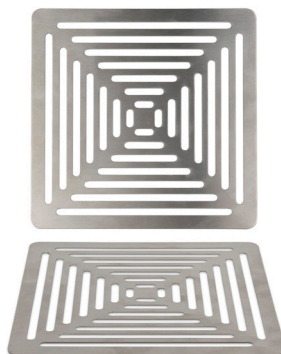

Buffet Essentials

B³ Buffet Building Blocks[®] take the guess work out of buffet, station, and self-serve setups. Create powerful presentations with our new B³ Buffet Building Blocks[®] Essentials. Pair our versatile elements for limitless, scalable custom displays.

Grill Plates

*DURABLE,
HEAT-RESISTANT
FINISH*

Brushed Stainless Grill Plate - Silver
BHO082BSS20 22 x 13.75 x .5 | pack 2

Square Brushed Stainless Grill Plate - Silver
BHO081BSS20 8.25 x 8.25 x .5 | pack 2