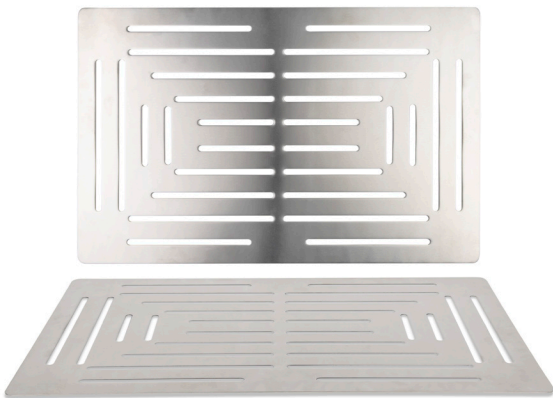

Grill Plates

*DURABLE,
HEAT-RESISTANT
FINISH*

Brushed Stainless Grill Plate - Silver
BHO082BSS20 22 x 13.75 x .5 | pack 2