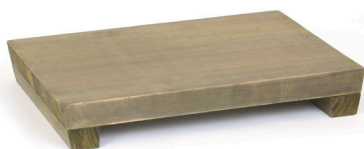

Asheville Boards

26 Total Skus | Explore the collection

Asheville Board - Cider
SPT073NAW20 30 x 8 x 3 | pack 2

Asheville Board - Cider
SPT069NAW22 16 x 9 x 3 | pack 6

Asheville Board - Cider
SPT070NAW22 12 x 8 x 2 | pack 6