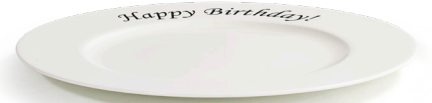

Catalyst® Rim Plate - Happy Birthday
CDP134BEP22
10.62 x .75 | pack 6

84 Total Skus | Explore the Catalyst® collection