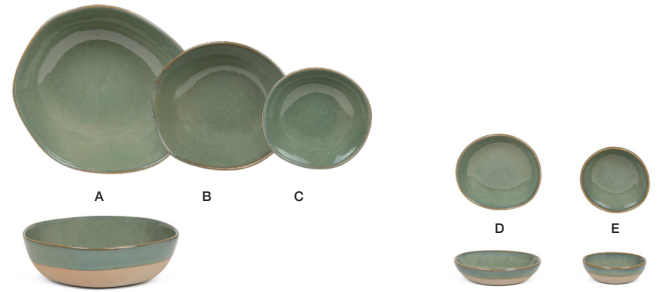

- A 8.75" Round Artefact® Bowl - 48oz - Moss 8.75 dia x 2.75 Pack 4 DBO161GRP21
- B 7" Round Artefact® Bowl - 24oz - Moss 7 dia x 2.25 Pack 6 DBO163GRP22
- C 5.25" Round Artefact® Bowl - 11oz - Moss 5.25 dia x 1.75 Pack 12 DBO164GRP23
- D 3.5oz Round Artefact® Ramekin - Moss 4 dia x 1 Pack 12 DSD070GRP23
- E 2oz Round Artefact® Ramekin - Moss 3.25 dia x 1 Pack 12 DSD071GRP23