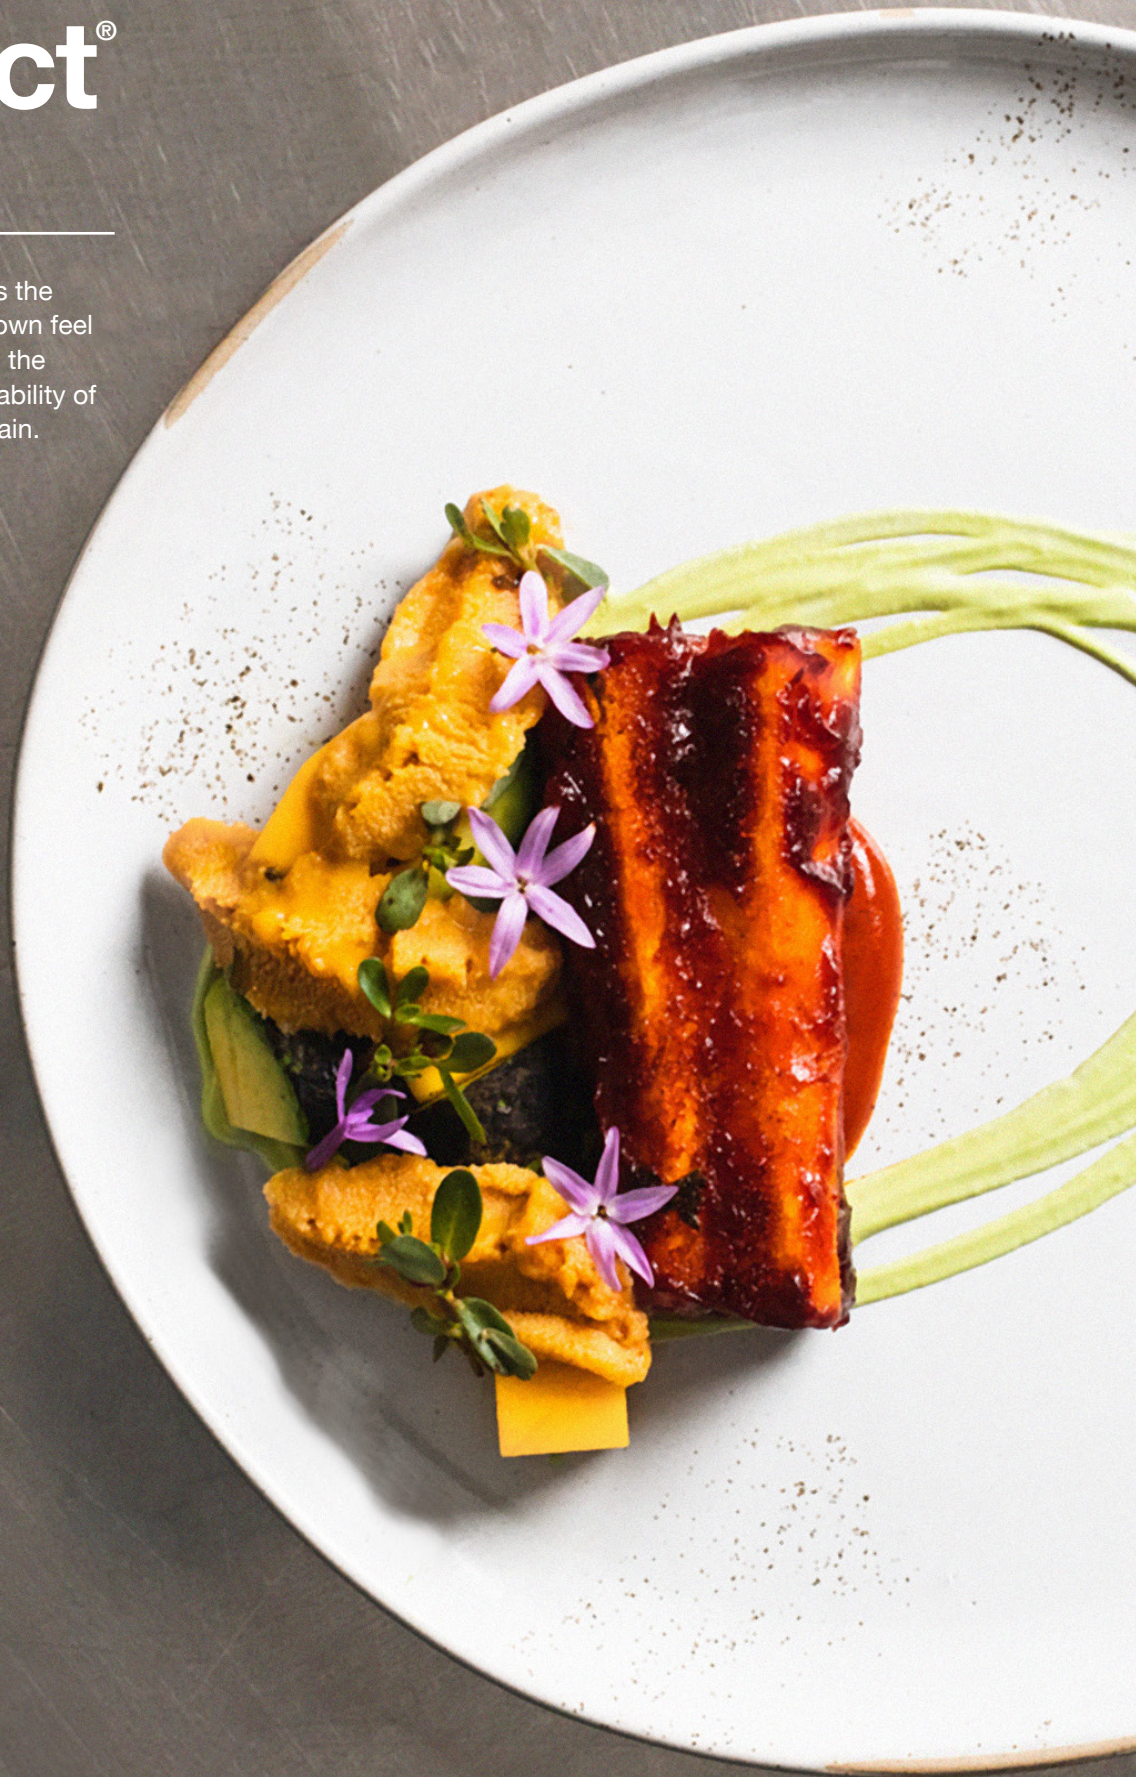

artefact® ash

Artefact® beautifully combines the rawness, color, and hand-thrown feel of one-of-a-kind pottery, with the confidence, strength and durability of our commercial-grade porcelain.