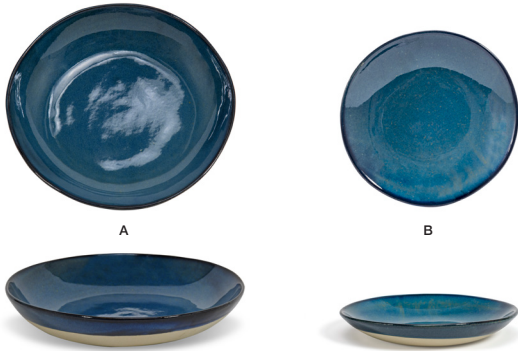

# artefact<sup>®</sup> indigo

Artefact<sup>®</sup> Indigo's earthy blue hues and organic textures are designed to ignite a sense of calm and serenity. Slowly kiln-fired and mindfully created, Indigo's unique porcelain glaze makes a statement you can't resist.

- A 11" Round Artefact® Plate - Indigo 11 dia x .75 Pack 4 DDP068BLP21 **PC**
- B 9" Round Artefact® Plate - Indigo 9 dia x .75 Pack 6 DDP069BLP22
- C 7.5" Round Artefact® Plate - Indigo 7.5 dia x .5 Pack 12 DSP036BLP23
- D 6" Round Artefact® Plate - Indigo 6 dia x .5 Pack 12 DAP082BLP23

- A 13" Oval Artefact® Plate - Indigo 13 x 9 x .75 Pack 4 DOS033BLP21
- B 11" Oval Artefact® Plate - Indigo 11 x 5 x .5 Pack 12 DSP037BLP23

- A 11.25" Round Artefact® Low Bowl - 58oz - Indigo 11.25 dia x 2 Pack 4 DBO194BLP23 **PC**
- B 9.25" Round Artefact® Low Bowl - 24oz - Indigo 9.25 dia x 1.5 Pack 12 DBO162BLP23 **PC**