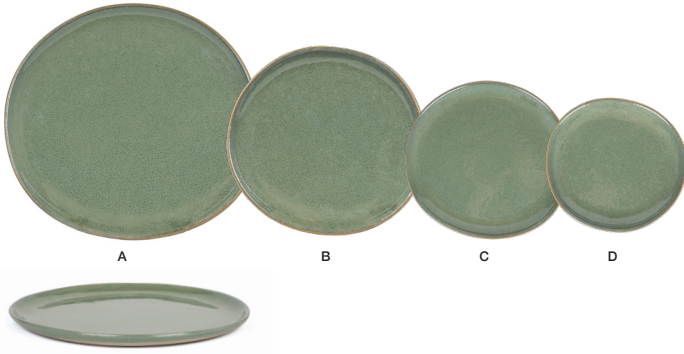

All shapes and sizes of Kiln®, Kiln® Natural, Tides® and Artefact® collections.

Look for the "PC" Label! These labels indicate the different plates and bowls that assemble with our plate covers.

NEW

# artefact<sup>®</sup> moss

Inspired by nature, Artefact<sup>®</sup> Moss combines the hand-thrown feel of pottery, commercial-grade color body porcelain, and reactive glaze for maximum durability and style. Predominantly rich green with blue and amber undertones, Artefact<sup>®</sup> Moss offers a cool, organic look that accentuates the freshness of any dish and pairs perfectly with other collections.

- A 11" Round Artefact® Plate - Moss 11 dia x .75 Pack 4 DDP068GRP21 **PC**
- B 9" Round Artefact® Plate - Moss 9 dia x .75 Pack 6 DDP069GRP22
- C 7.5" Round Artefact® Plate - Moss 7.5 dia x .5 Pack 12 DSP036GRP23
- D 6" Round Artefact® Plate - Moss 6 dia x .5 Pack 12 DAP082GRP23