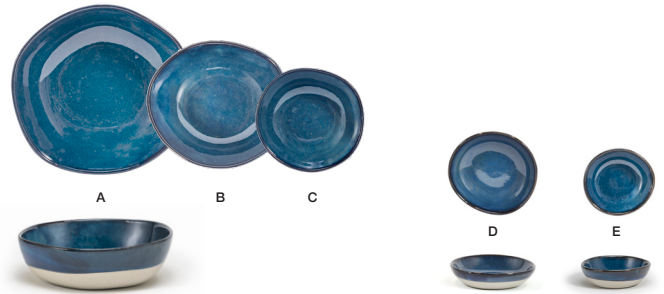

# artefact<sup>®</sup> indigo

Artefact<sup>®</sup> Indigo's earthy blue hues and organic textures are designed to ignite a sense of calm and serenity. Slowly kiln-fired and mindfully created, Indigo's unique porcelain glaze makes a statement you can't resist.

- A 11" Round Artefact® Plate - Indigo 11 dia x .75 Pack 4 DDP068BLP21 **PC**
- B 9" Round Artefact® Plate - Indigo 9 dia x .75 Pack 6 DDP069BLP22
- C 7.5" Round Artefact® Plate - Indigo 7.5 dia x .5 Pack 12 DSP036BLP23
- D 6" Round Artefact® Plate - Indigo 6 dia x .5 Pack 12 DAP082BLP23

- A 13" Oval Artefact® Plate - Indigo 13 x 9 x .75 Pack 4 DOS033BLP21
- B 11" Oval Artefact® Plate - Indigo 11 x 5 x .5 Pack 12 DSP037BLP23

- A 11.25" Round Artefact® Low Bowl - 58oz - Indigo 11.25 dia x 2 Pack 4 DBO194BLP23 **PC**
- B 9.25" Round Artefact® Low Bowl - 24oz - Indigo 9.25 dia x 1.5 Pack 12 DBO162BLP23 **PC**