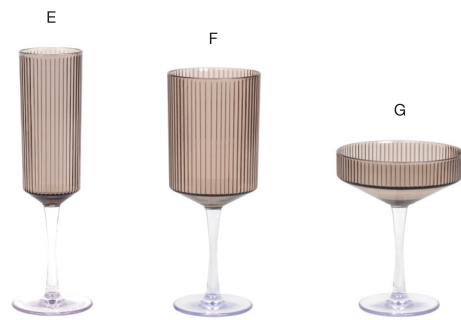

- **E 6 oz Gatsby™ Champagne - Smoke** pack 12 **ACH003GYT23**
  h8.25 | t2 | b2.5 | m2.5 in
  h20.9 | t5.1 | b6.6 | m6.6 cm, 177 ml
- **F 12 oz Gatsby™ Wine - Smoke** pack 12 **AWI008GYT23**
  h7.75 | t3 | b2.5 | m3 in
  h19.5 | t7.6 | b6.6 | m7.6 cm, 355 ml
- **G 7 oz Gatsby™ Martini - Smoke** pack 12 **AMA009GYT23**
  h5 | t4 | b2.5 | m4 in
  h13 | t10.2 | b6.6 | m10.2 cm, 207 ml

FOH
WORLDWIDE

room360®

FOH
FRONT OF THE HOUSE®

PEOPLE, PRODUCT, PLANET, *PROGRESS.*

Sustainability

is at the root of our purpose.

We have earned a Commitment Badge from EcoVadis, a global leader in corporate sustainability assessments. Using the ESG (Environmental, Social, and Governance) framework, this rating reflects our dedication to responsible operations, transparency, and continuous improvement beyond financial performance.

COMMITTED
ecovadis
Sustainability Rating
OCT 2025