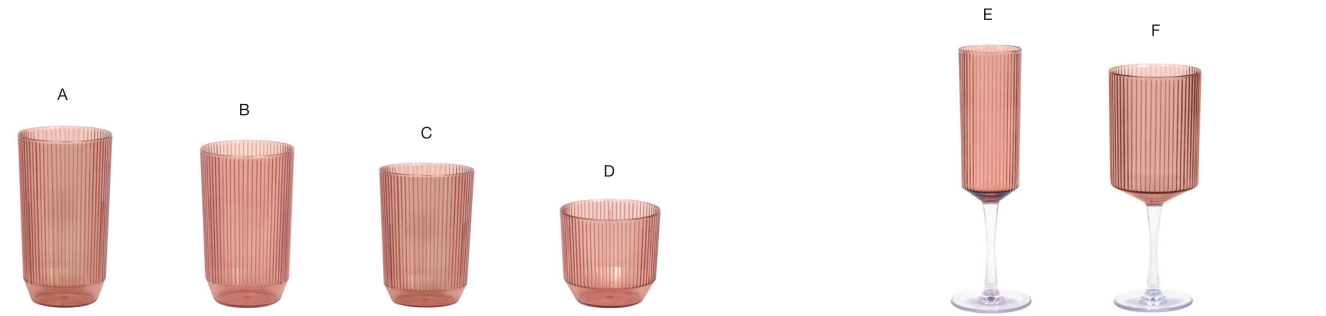

**10.5" Round Gatsby™
Bento Box Set - Three Compartment**
10.5 dia x 3.5 in | 26.8 dia x 8.9 cm
pack 6
DBE004BLT22 peacock
DBE004PIT22 rose
DBE004GYT22 smoke

Includes:

- 1 - 10.5" Round Gatsby™
Bento Bowl - 120 oz
- 1 - 40 oz Half Round Gatsby™
Bento Insert - Ice
- 2 - 20 oz Quarter Round Gatsby™
Bento Insert - Ice
- 1 - 10.5" Round Gatsby™
Serving Lid

**10.5" Round Gatsby™
Bento Box Set - Four Compartment**
10.5 dia x 3.5 in | 26.8 dia x 8.9 cm
pack 6
DBE005BLT22 peacock
DBE005PIT22 rose
DBE005GYT22 smoke

Includes:

- 1 - 10.5" Round Gatsby™
Bento Bowl - 120 oz
- 4 - 20 oz Quarter Round Gatsby™
Bento Insert - Ice
- 1 - 10.5" Round Gatsby™
Serving Lid

Engineered for secure, stackable service that simplifies transport and storage.

GATSBY™ DRINKWARE

ice, peacock, rose, & smoke

Distinctive and versatile, the Gatsby™ collection is totally toast worthy. Inspired by classic Art Deco designs, this unique drinkware features a fluted body made from durable SAN.

GLASS-LIKE APPEARANCE | STAIN-RESISTANT | BPA-FREE

h = height | t = top | b = base | m = max

h = height | t = top | b = base | m = max

- A 16 oz Gatsby™ Highball - Rose** pack 12 **AHB008PIT23**
h5.5 | t3 | b2.25 | m3 in
h13.9 | t7.7 | b5.4 | m7.7 cm, 473 ml
- B 14 oz Gatsby™ Rocks - Rose** pack 12 **ADO014PIT23**
h5 | t3 | b2.25 | m3 in
h12.7 | t7.7 | b5.4 | m7.7 cm, 414 ml
- C 12 oz Gatsby™ Rocks - Rose** pack 12 **ADO013PIT23**
h4.25 | t3 | b2.25 | m3 in
h10.8 | t7.7 | b5.4 | m7.7 cm, 355 ml
- D 10 oz Gatsby™ Rocks - Rose** pack 12 **ADO012PIT23**
h3 | t3.25 | b2.25 | m3.25 in
h7.6 | t8.2 | b5.4 | m8.2 cm, 296 ml