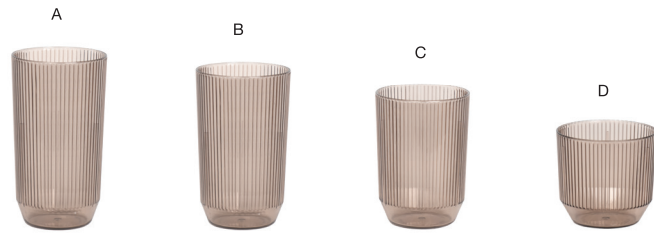

h = height | t = top | b = base | m = max

- **A 16 oz Gatsby™ Highball - Smoke** pack 12 **AHB008GYT23**
  h5.5 | t3 | b2.25 | m3 in
  h13.9 | t7.7 | b5.4 | m7.7 cm, 473 ml
- **B 14 oz Gatsby™ Rocks - Smoke** pack 12 **ADO014GYT23**
  h5 | t3 | b2.25 | m3 in
  h12.7 | t7.7 | b5.4 | m7.7 cm, 414 ml
- **C 12 oz Gatsby™ Rocks - Smoke** pack 12 **ADO013GYT23**
  h4.25 | t3 | b2.25 | m3 in
  h10.8 | t7.7 | b5.4 | m7.7 cm, 355 ml
- **D 10 oz Gatsby™ Rocks - Smoke** pack 12 **ADO012GYT23**
  h3 | t3.25 | b2.25 | m3.25 in
  h7.6 | t8.2 | b5.4 | m8.2 cm, 296 ml