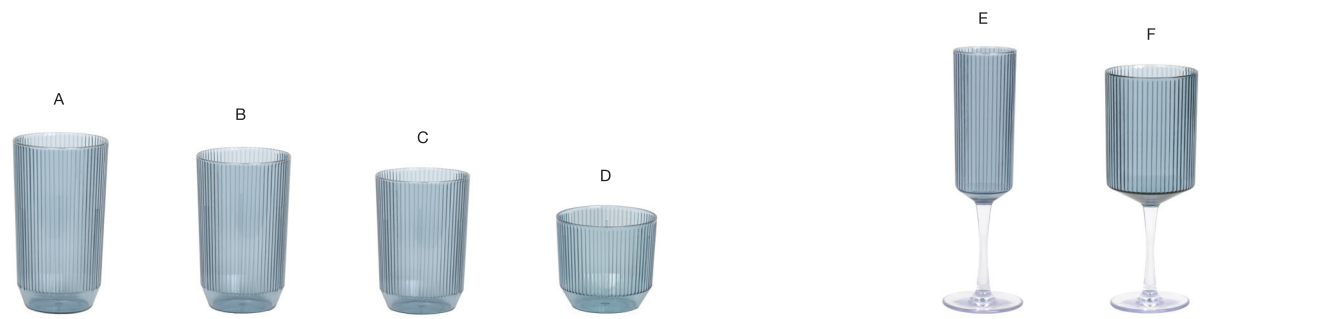

Engineered for secure, stackable service that simplifies transport and storage.

GATSBY™ DRINKWARE

ice, peacock, rose, & smoke

Distinctive and versatile, the Gatsby™ collection is totally toast worthy. Inspired by classic Art Deco designs, this unique drinkware features a fluted body made from durable SAN.

GLASS-LIKE APPEARANCE | STAIN-RESISTANT | BPA-FREE

h = height | t = top | b = base | m = max

h = height | t = top | b = base | m = max

- A 16 oz Gatsby™ Highball - Rose** pack 12 **AHB008PIT23**
h5.5 | t3 | b2.25 | m3 in
h13.9 | t7.7 | b5.4 | m7.7 cm, 473 ml
- B 14 oz Gatsby™ Rocks - Rose** pack 12 **ADO014PIT23**
h5 | t3 | b2.25 | m3 in
h12.7 | t7.7 | b5.4 | m7.7 cm, 414 ml
- C 12 oz Gatsby™ Rocks - Rose** pack 12 **ADO013PIT23**
h4.25 | t3 | b2.25 | m3 in
h10.8 | t7.7 | b5.4 | m7.7 cm, 355 ml
- D 10 oz Gatsby™ Rocks - Rose** pack 12 **ADO012PIT23**
h3 | t3.25 | b2.25 | m3.25 in
h7.6 | t8.2 | b5.4 | m8.2 cm, 296 ml

- E 6 oz Gatsby™ Champagne - Rose** pack 12 **ACH003PIT23**
h8.25 | t2 | b2.5 | m2.5 in
h20.9 | t5.1 | b6.6 | m6.6 cm, 177 ml
- F 12 oz Gatsby™ Wine - Rose** pack 12 **AWI008PIT23**
h7.75 | t3 | b2.5 | m3 in
h19.5 | t7.6 | b6.6 | m7.6 cm, 355 ml