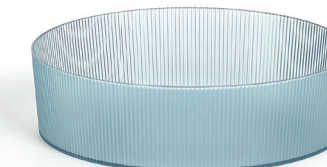

WHY YOU'LL LOVE IT

- INTEGRATED COLOR
- STAIN-RESISTANT
- STACKABLE
- DISHWASHER- SAFE
- BPA-FREE

COLLECTION SWATCHES

NEW collection

GATSBY™ BENTO

peacock, rose, & smoke

Inspired by the iconic Gatsby™ Drinkware, Gatsby™ Serveware pairs fluted, frosted-translucent silhouettes with a nestable, lightweight ABS design for effortless serving.

IMPACT-RESISTANT | DISHWASHER-SAFE | BPA-FREE

**10.5" Round Gatsby™
Bento Box Set - Peacock**
10.5 dia x 3.5 in | 26.8 dia x 8.9 cm
pack 6
DBE002BLT22

**10.5" Round Gatsby™
Bento Bowl - 120 oz - Peacock**
10.5 dia x 2.75 in | 26.6 dia x 7.3 cm, 3.5 L
pack 6
DBO204BLT22

**10.5" Round Gatsby™
Serving Lid - Peacock**
10.5 dia x 0.75 in | 26.8 dia x 1.9 cm
pack 6
DDP099BLT22

**7.5" Round Gatsby™
Bento Box Set - Peacock**
7.5 dia x 3.5 in | 18.9 dia x 8.9 cm
pack 6
DBE001BLT22

**7.5" Round Gatsby™
Bento Bowl - 58 oz - Peacock**
7.5 dia x 2.75 in | 18.8 dia x 7.3 cm, 1.7 L
pack 6
DBO203BLT22

**7.5" Round Gatsby™
Bento Lid - Peacock**
7.5 dia x 0.75 in | 19 dia x 1.9 cm
pack 6
DAP094BLT22