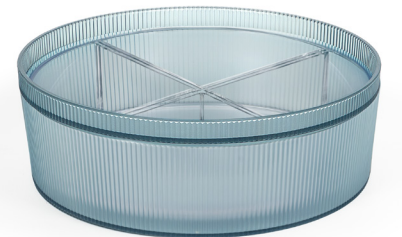

VERSATILE COMBINATIONS | DISHWASHER-SAFE | BPA-FREE

**40 oz Half Round Gatsby™
Bento Insert - Ice**
10.25 x 5 x 2.5 in | 26 x 12.7 x 6.4 cm
pack 6
DBE007FRT22

**20 oz Quarter Round Gatsby™
Bento Insert - Ice**
5 x 5 x 2.5 in | 12.7 x 12.7 x 6.4 cm
pack 12
DBE006FRT23

10.5" ROUND GATSBY™ BENTO BOX SETS

**10.5" Round Gatsby™
Bento Box Set - Two Compartment**
10.5 dia x 3.5 in | 26.8 dia x 8.9 cm
pack 6
DBE003BLT22 peacock
DBE003PIT22 rose
DBE003GYT22 smoke

Includes:

- 1 - 10.5" Round Gatsby™
Bento Bowl - 120 oz
- 2 - 40 oz Half Round Gatsby™
Bento Insert - Ice
- 1 - 10.5" Round Gatsby™
Serving Lid

**10.5" Round Gatsby™
Bento Box Set - Three Compartment**
10.5 dia x 3.5 in | 26.8 dia x 8.9 cm
pack 6
DBE004BLT22 peacock
DBE004PIT22 rose
DBE004GYT22 smoke

Includes:

- 1 - 10.5" Round Gatsby™
Bento Bowl - 120 oz
- 1 - 40 oz Half Round Gatsby™
Bento Insert - Ice
- 2 - 20 oz Quarter Round Gatsby™
Bento Insert - Ice
- 1 - 10.5" Round Gatsby™
Serving Lid

**10.5" Round Gatsby™
Bento Box Set - Four Compartment**
10.5 dia x 3.5 in | 26.8 dia x 8.9 cm
pack 6
DBE005BLT22 peacock
DBE005PIT22 rose
DBE005GYT22 smoke

Includes:

- 1 - 10.5" Round Gatsby™
Bento Bowl - 120 oz
- 4 - 20 oz Quarter Round Gatsby™
Bento Insert - Ice
- 1 - 10.5" Round Gatsby™
Serving Lid