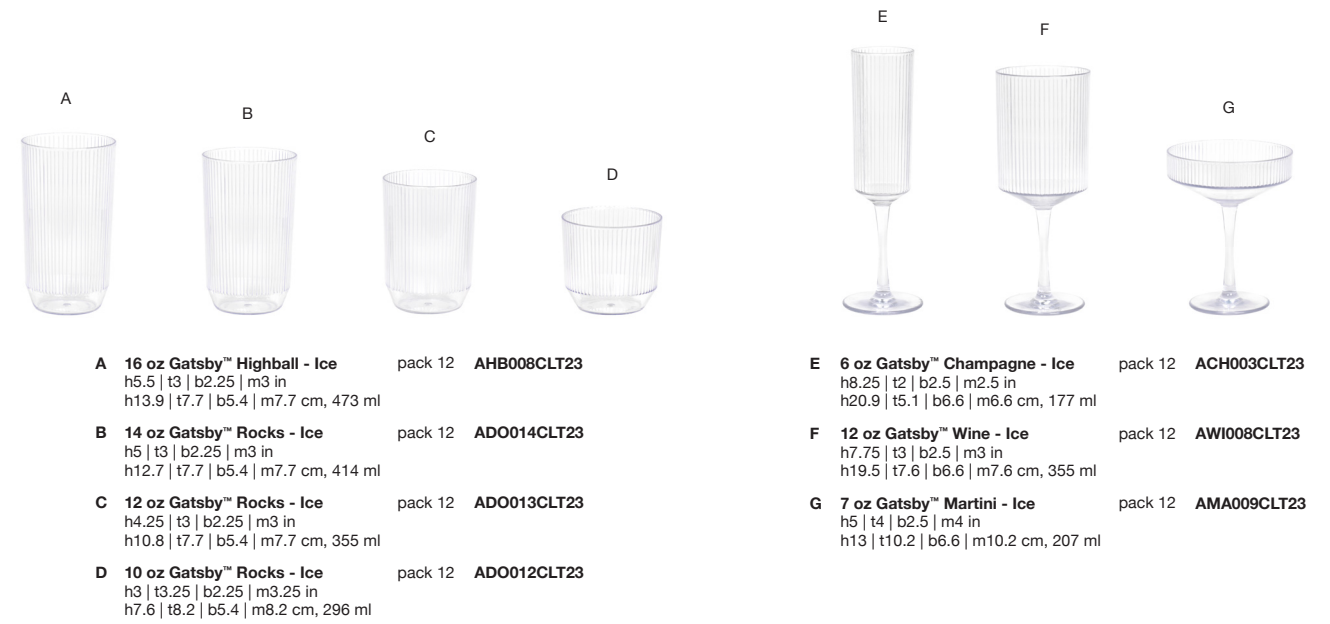

GATSBY™ DRINKWARE

ice, peacock, rose, & smoke

Distinctive and versatile, the Gatsby™ collection is totally toast worthy. Inspired by classic Art Deco designs, this unique drinkware features a fluted body made from durable SAN.

GLASS-LIKE APPEARANCE | STAIN-RESISTANT | BPA-FREE