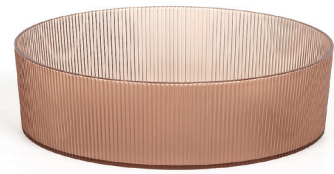

**7.5" Round Gatsby™
Bento Bowl - 58 oz - Peacock**
7.5 dia x 2.75 in | 18.8 dia x 7.3 cm, 1.7 L
pack 6
DBO203BLT22

**7.5" Round Gatsby™
Bento Lid - Peacock**
7.5 dia x 0.75 in | 19 dia x 1.9 cm
pack 6
DAP094BLT22

**4.5" Round Gatsby™
Bento Bowl - 16 oz - Peacock**
4.5 dia x 2.5 in | 11.4 dia x 6.3 cm, 473 ml
pack 6
DBO202BLT22

**4 oz Round Gatsby™
Bento Ramekin - Peacock**
2.5 dia x 2 in | 6.4 dia x 4.8 cm, 118 ml
pack 6
ASC030BLT22

**10.5" Round Gatsby™
Bento Box Set - Rose**
10.5 dia x 3.5 in | 26.8 dia x 8.9 cm
pack 6
DBE002PIT22

**10.5" Round Gatsby™
Bento Bowl - 120 oz - Rose**
10.5 dia x 2.75 in | 26.6 dia x 7.3 cm, 3.5 L
pack 6
DBO204PIT22

**10.5" Round Gatsby™
Serving Lid - Rose**
10.5 dia x 0.75 in | 26.8 dia x 1.9 cm
pack 6
DDP099PIT22

**10.5" Round Gatsby™
Bento Box Set - Smoke**
10.5 dia x 3.5 in | 26.8 dia x 8.9 cm
pack 6
DBE002GYT22