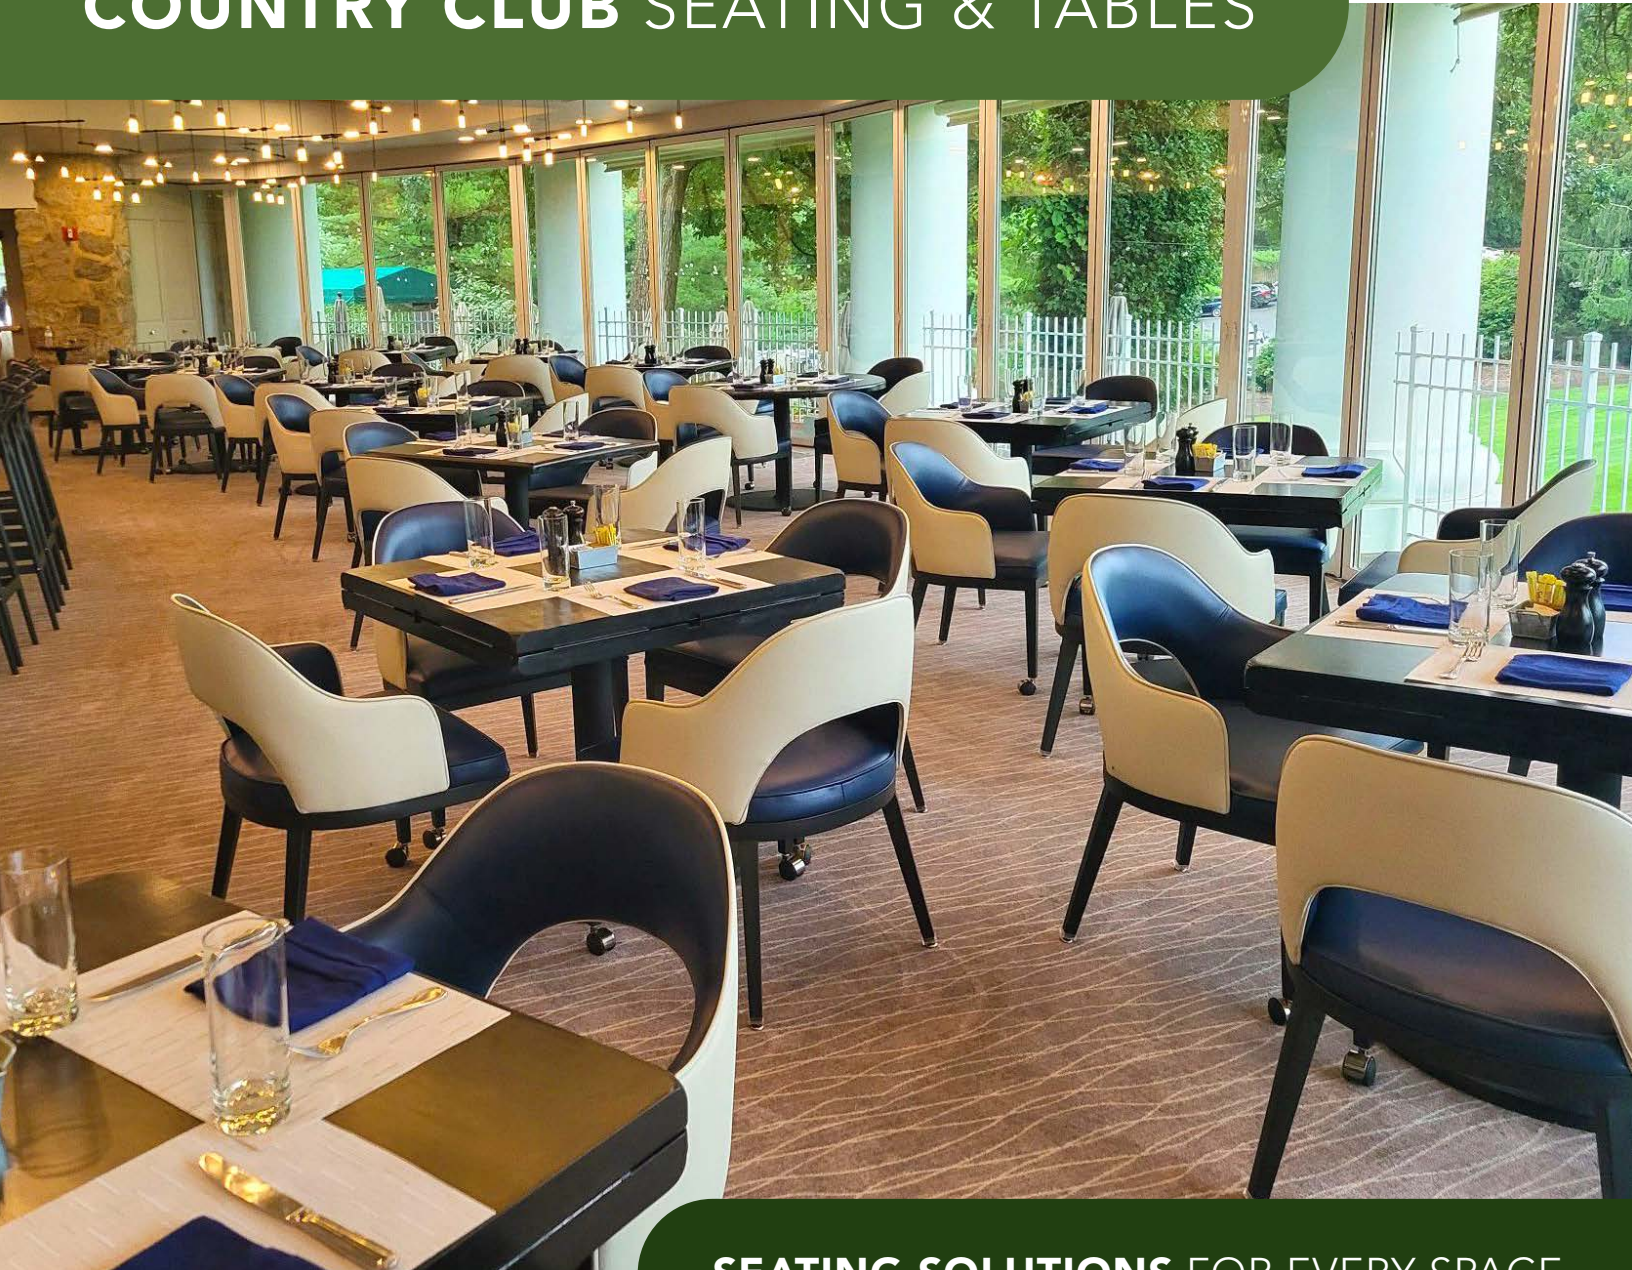

COUNTRY CLUB SEATING & TABLES

SEATING SOLUTIONS FOR EVERY SPACE

A specialized selection for country clubs - from the clubhouse to the dining area our seating solutions will enhance any venue.

Design details and superior construction intersect with functionality and cost efficiency.