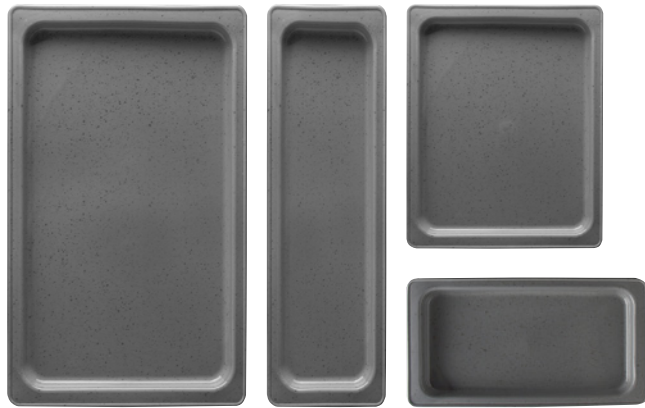

Highland

GN 1/1 Dish

L 21" W 12 1/2" H 1 1/4" | GBGAH90201

GN 2/4 Dish

L 21" W 6 1/4" H 1 1/4" | GBGAH90091

GN 1/2 Dish

L 12 3/4" W 10 1/4" H 1 1/4" | GBGAH90111

GN 1/3 Dish

L 12 5/8" W 6 3/4" H 1 1/4" | GBGAH90071