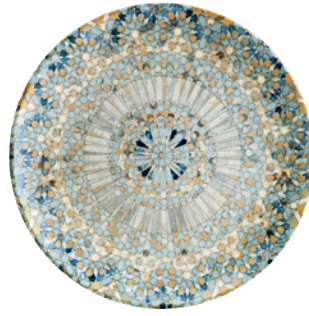

Gourmet Flat Plate
D 10 5/8" | BNSMTLUCMZGRM27DZ
D 8 1/4" | BNSMTLUCMZGRM21DZ
D 7 1/2" | BNSMTLUCMZGRM19DZ
D 6 3/4" | BNSMTLUCMZGRM17DZ