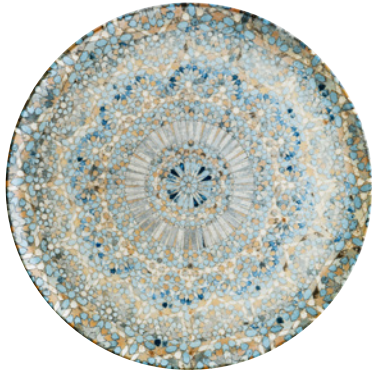

Gourmet Flat Plate
D 12 5/8"
BNSMTLUCMZGRM32PZ