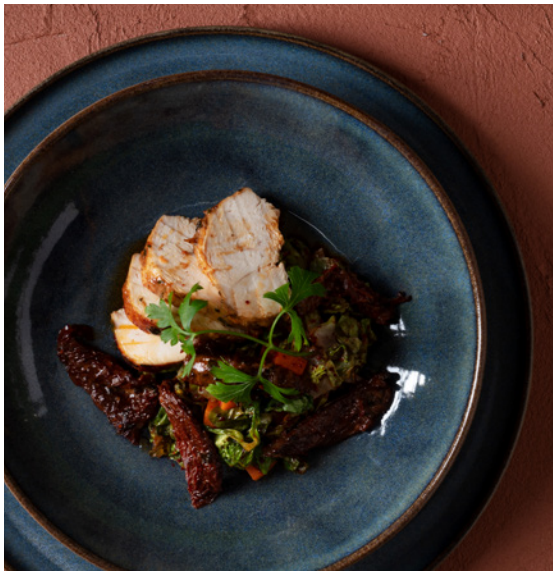

Sphere Ocean

PREMIUM PORCELAIN

Where land meets sea. Sphere Ocean captures the depth and richness of the water with deep, ocean-inspired tones and a hand-painted finish. Crafted from porcelain, its unique stoned effect and tonal variations create a natural, textured backdrop that enhances every dish.