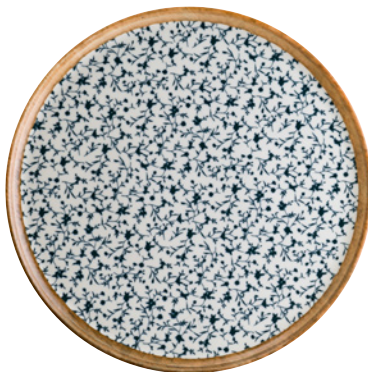

🌀 **Gourmet Coffee Saucer**
 D 6 3/8"
 BNALHGRM04CT

🌀 **Gourmet Coffee Saucer**
 D 4 7/8"
 BNALHGRM02KT

🌀 Edge chip warranty.

Calif

PREMIUM PORCELAIN

The Calif collection celebrates the rich culinary connections of the Mediterranean region, defined by diversity, yet unified by shared traditions. Featuring porcelain bowls and plates, Calif brings a warm, expressive palette to the table, with colors and patterns inspired by the lands where these iconic dishes were born. Designed to honor both the history and future of Mediterranean cuisine, this collection is a vibrant companion to food that tells a story.