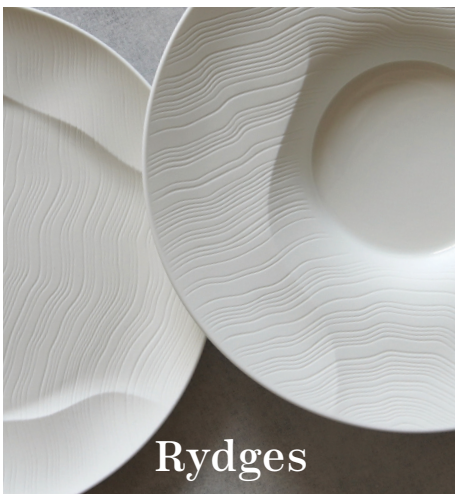

NARUMI

JAPAN

GLOBAL
TABLEWARE
COLLECTIVE

GLOBAL
TABLEWARE
COLLECTIVE

NARUMI
JAPAN

Chef's

Serenity

Anatolia Blue

Ryldges

Seta

Gold Couture

Lotus

Cool Coupe

Buffet &
Accessories