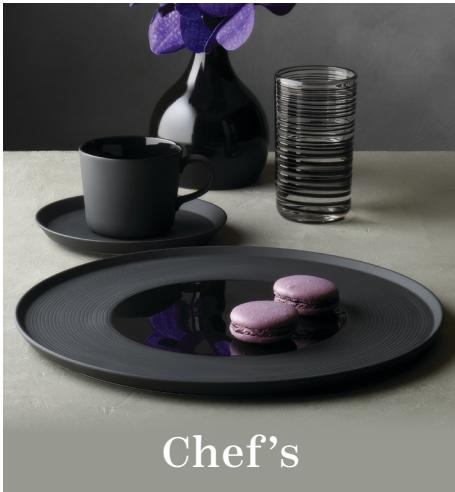

NARUMI

JAPAN

GLOBAL
TABLEWARE
COLLECTIVE

GLOBAL
TABLEWARE
COLLECTIVE

NARUMI
JAPAN

Chef's

Serenity

Anatolia Blue

Ryldges

Seta

Gold Couture

Lotus

Cool Coupe

Buffet &
Accessories