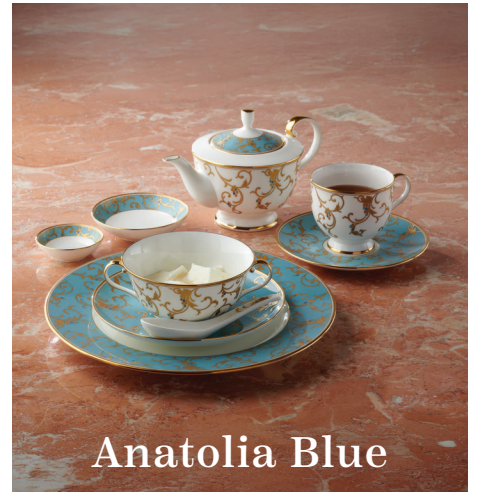

NARUMI

JAPAN

GLOBAL
TABLEWARE
COLLECTIVE

GLOBAL
TABLEWARE
COLLECTIVE

NARUMI
JAPAN

Chef's

Serenity

Anatolia Blue

Ryldges

Seta

Gold Couture

Lotus

Cool Coupe

Buffet &
Accessories