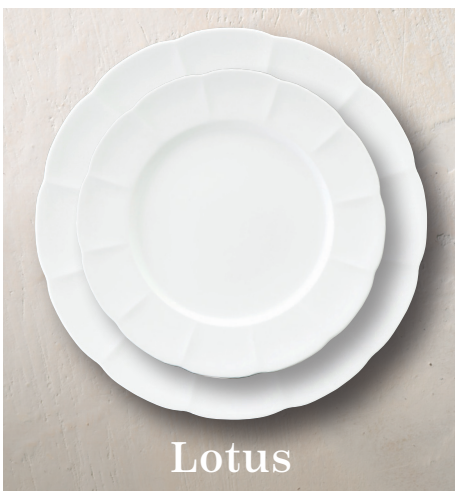

NARUMI

JAPAN

GLOBAL
TABLEWARE
COLLECTIVE

GLOBAL
TABLEWARE
COLLECTIVE

NARUMI
JAPAN

Chef's

Serenity

Anatolia Blue

Ryldges

Seta

Gold Couture

Lotus

Cool Coupe

Buffet &
Accessories