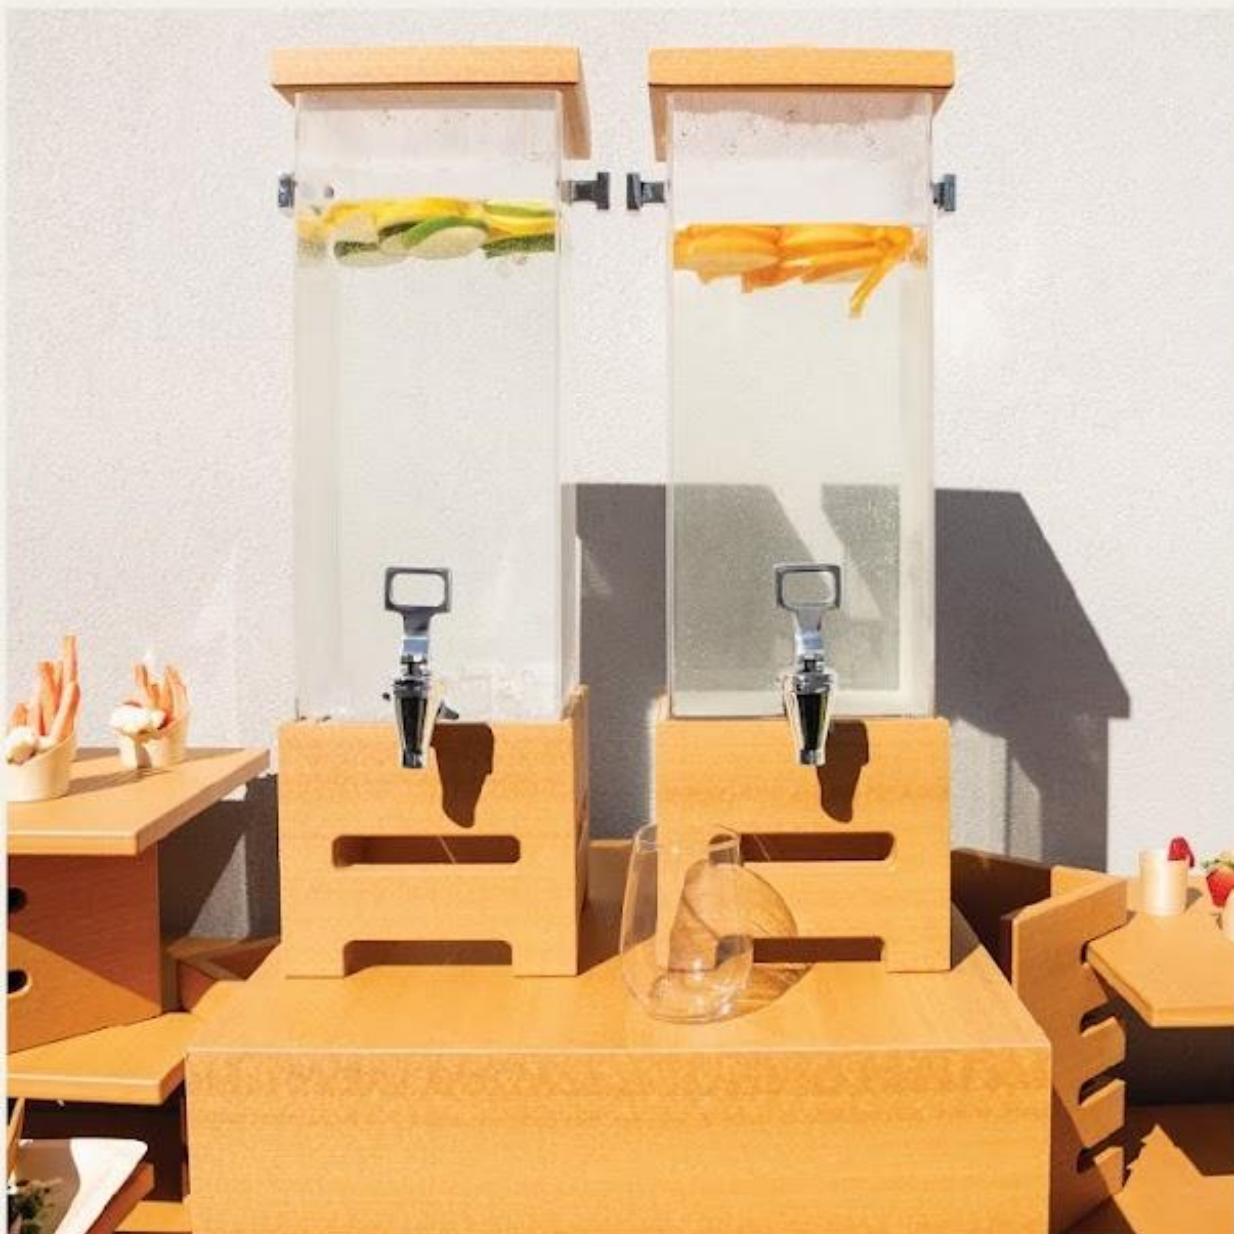

SMALLWARES